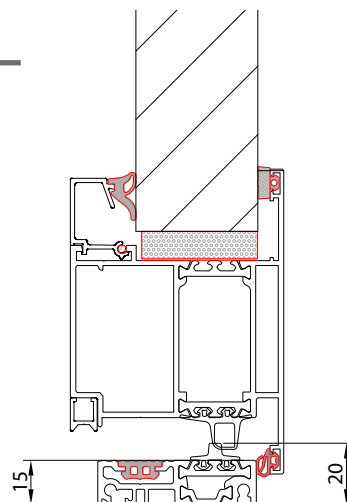

ALUMINIUM INSULATED SH2 THERMO DOOR (SH2T)

Door size up to: 3000x2600 mm

SH2T S+V

SH2T P+V

SH2T P

Thermal transmittance

SH2T P 3000x2600 mm

~1.2 W/m²K

Wind resistance

PN-EN12210:2016

Class C3

Rain resistance

PN-EN12208:2001

Class 6A

STANDARD OPTIONS

- Double clear safety glazing/matt (max height 520 mm)
- Hinges and handle (standard colours: white, black, silver)
- 1 – point lock
- Integrated shoot – bolts
- Door stays
- Door model SH2T P+V and SH2T P filling inside, stucco embossed RAL9002
- Door model SH2T S+V filling inside smooth, same as door colour

ADDITIONAL OPTIONS

- 3-point lock
- “Stabilus” gas door stays
- Integrated espagnolette
- Custom colour hinges and handle
- Custom sand blasted glazing

STANDARD COLOURS (RAL)

9016

9006

7016

9004

FRAME PROFILE CROSS – CUT VIEW

FRAME PROFILE CROSS – CUT VIEW

ACCESSORIES

Standart handle

Hinge bolts

Integrated espagnolette

"Stabilus" gas door stays

Standart hinges adjustable in 3 directions

Door stays