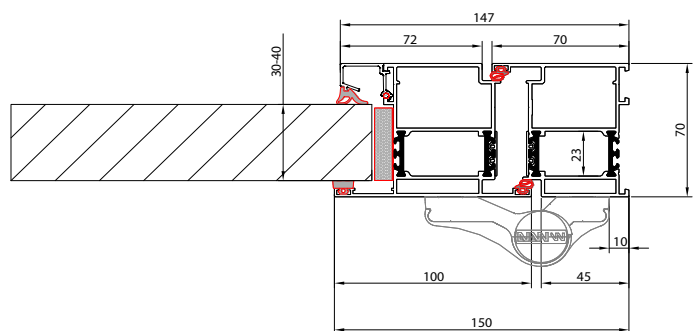

ALUMINIUM INSULATED SH2 THERMO DOOR (SH2T)

Door size up to: 3000x2600 mm

SH2T S+V

SH2T P+V

SH2T P

Thermal transmittance

SH2T P 3000x2600 mm

~1.2 W/m²K

FRAME PROFILE CROSS – CUT VIEW

ACCESSORIES

Standart handle

Hinge bolts

Integrated espagnolette

"Stabilus" gas door stays

Standart hinges adjustable in 3 directions

Door stays